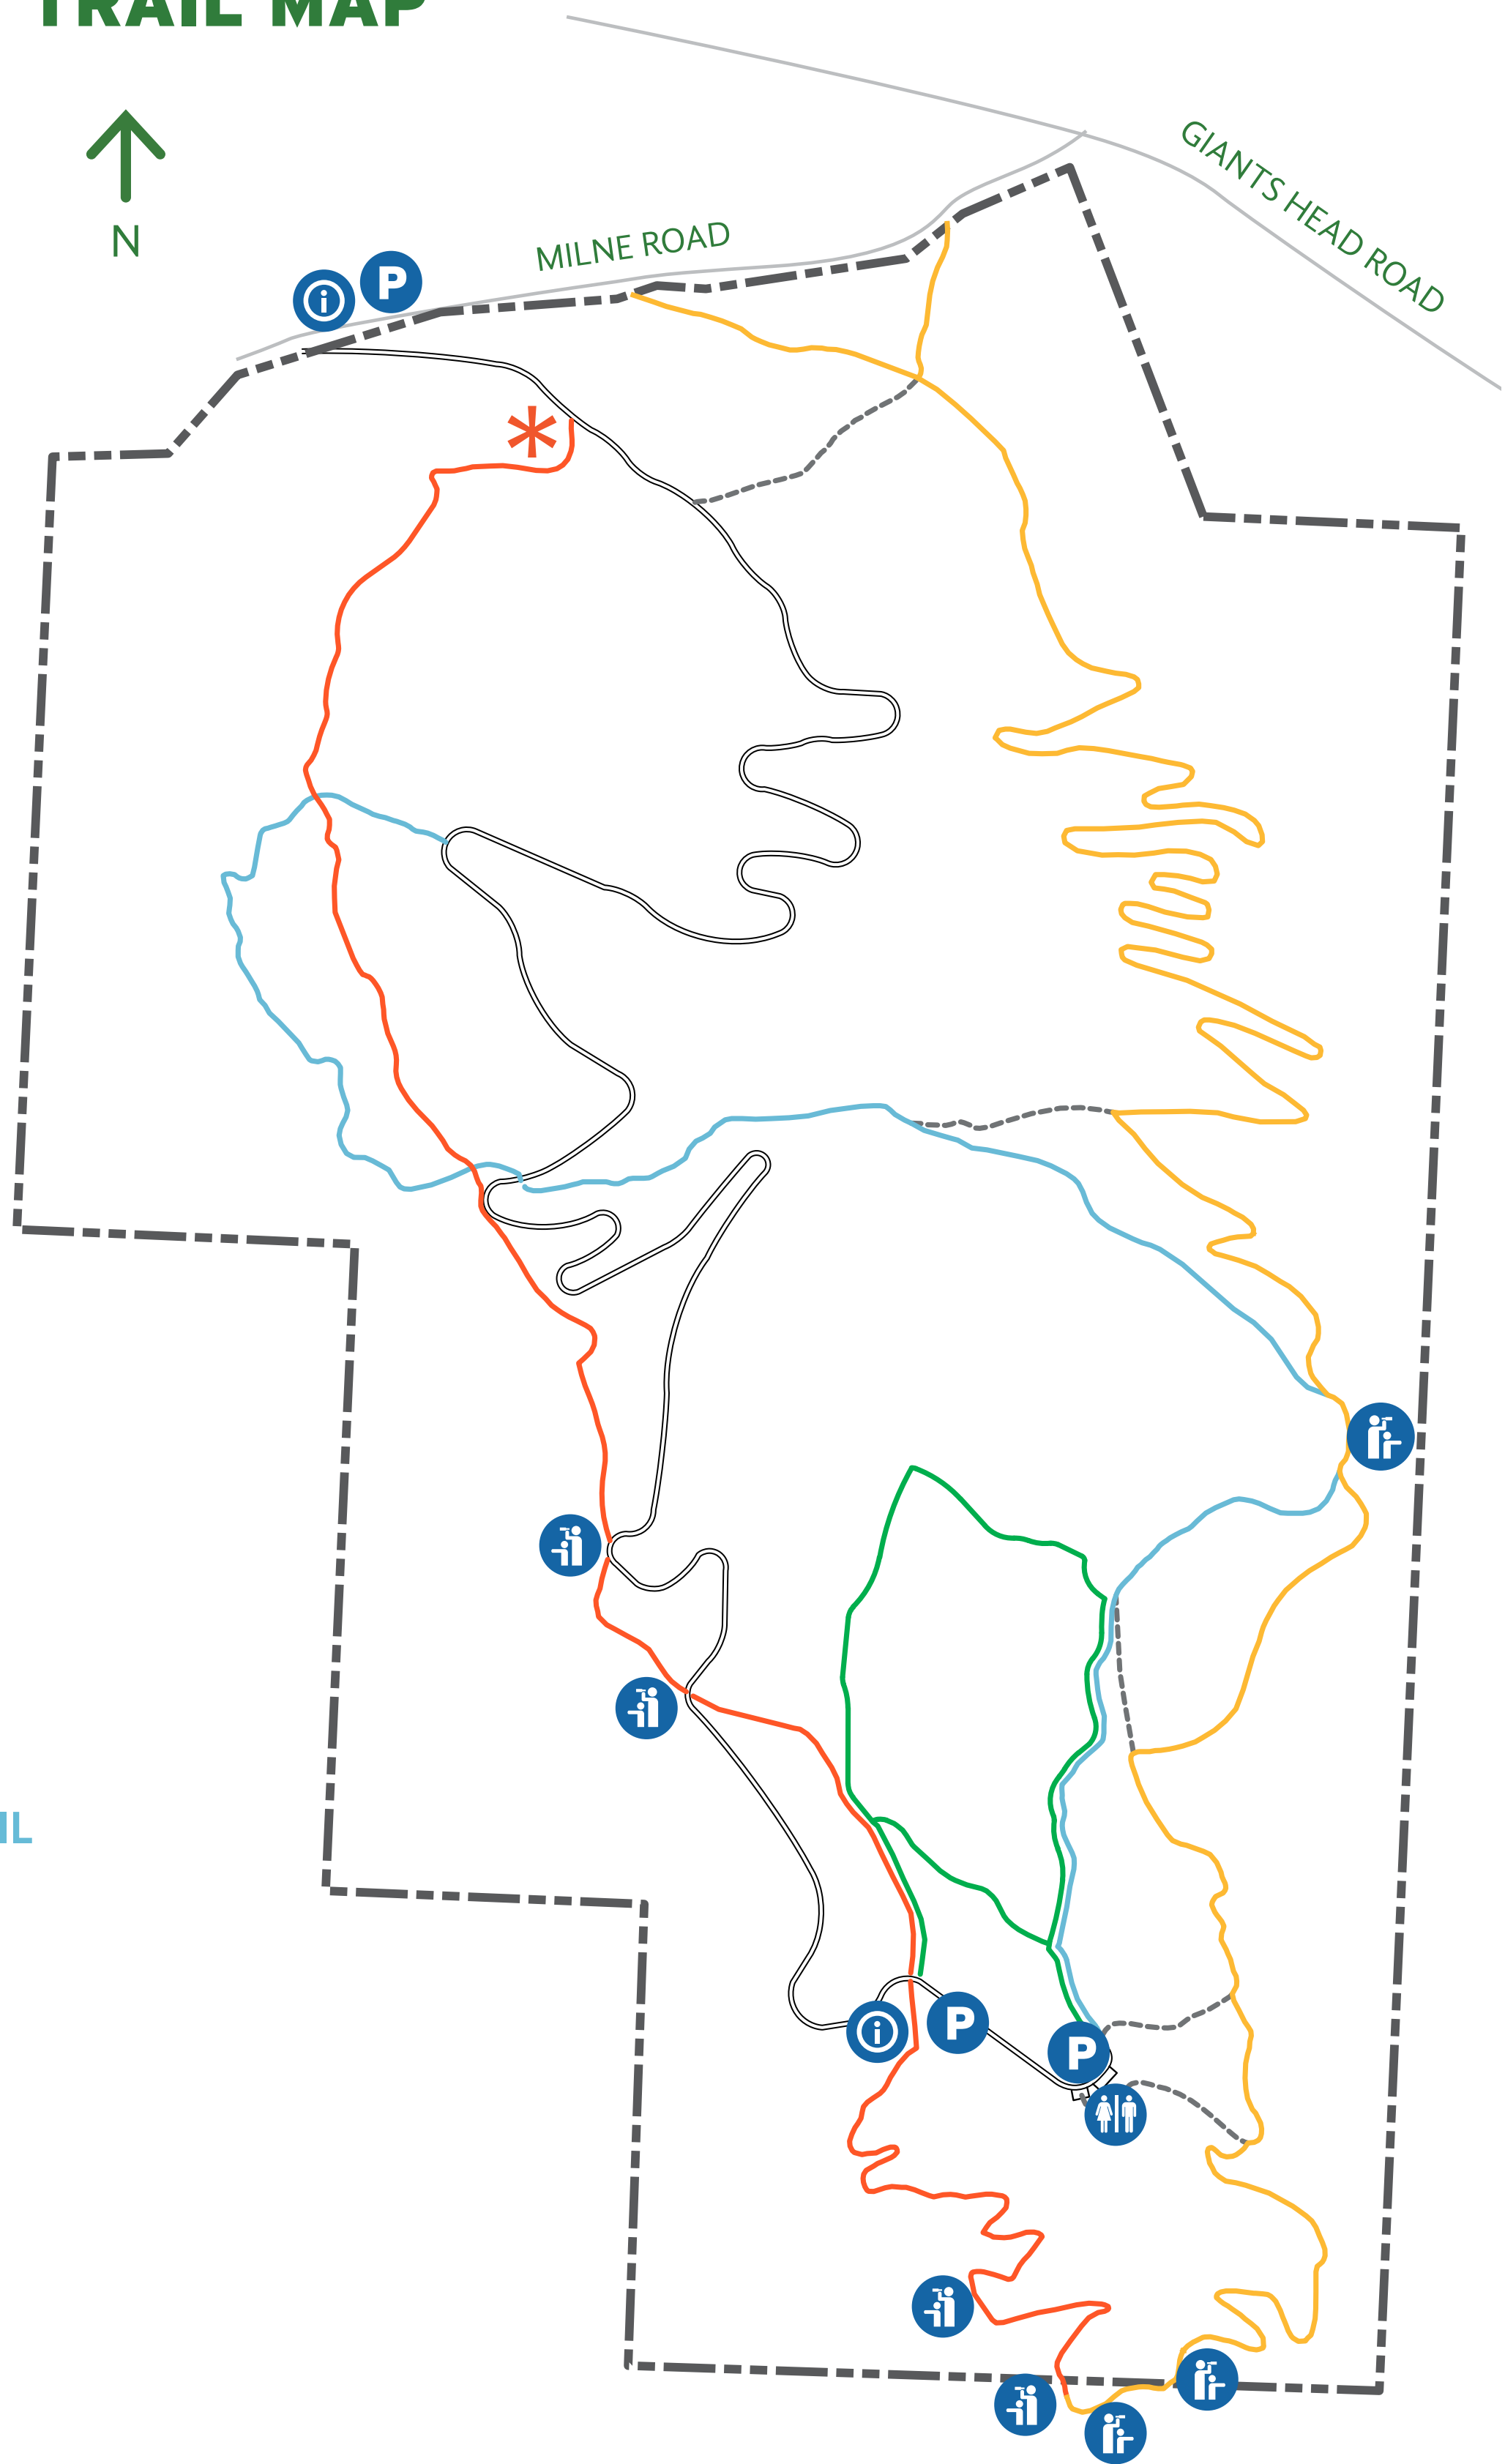

GIANT'S HEAD MOUNTAIN PARK

9296 MILNE ROAD

TRAIL MAP

MAP LEGEND

- PARKING
- WASHROOM
- KIOSK
- VIEWPOINT
- YOU ARE HERE

TRAIL INFORMATION

ROADWAY

LENGTH: 5.2 km
ELEVATION: 230 m
RATING: MODERATE

THE GRIND TRAIL

LENGTH: 1.9 km
ELEVATION: 275 m
RATING: DIFFICULT

EAST RIDGE TRAIL

LENGTH: 3.0 km
ELEVATION: 335 m
RATING: DIFFICULT

FRIENDLY GIANT TRAIL

LENGTH: 1.6 km
ELEVATION: 135 m
RATING: MODERATE

UPPER LOOP

LENGTH: 0.9 km
ELEVATION: 15 m
RATING: EASY

CONNECTOR TRAILS

RECREATIONAL TRAILS TO BE USED AT A PERSON'S OWN RISK