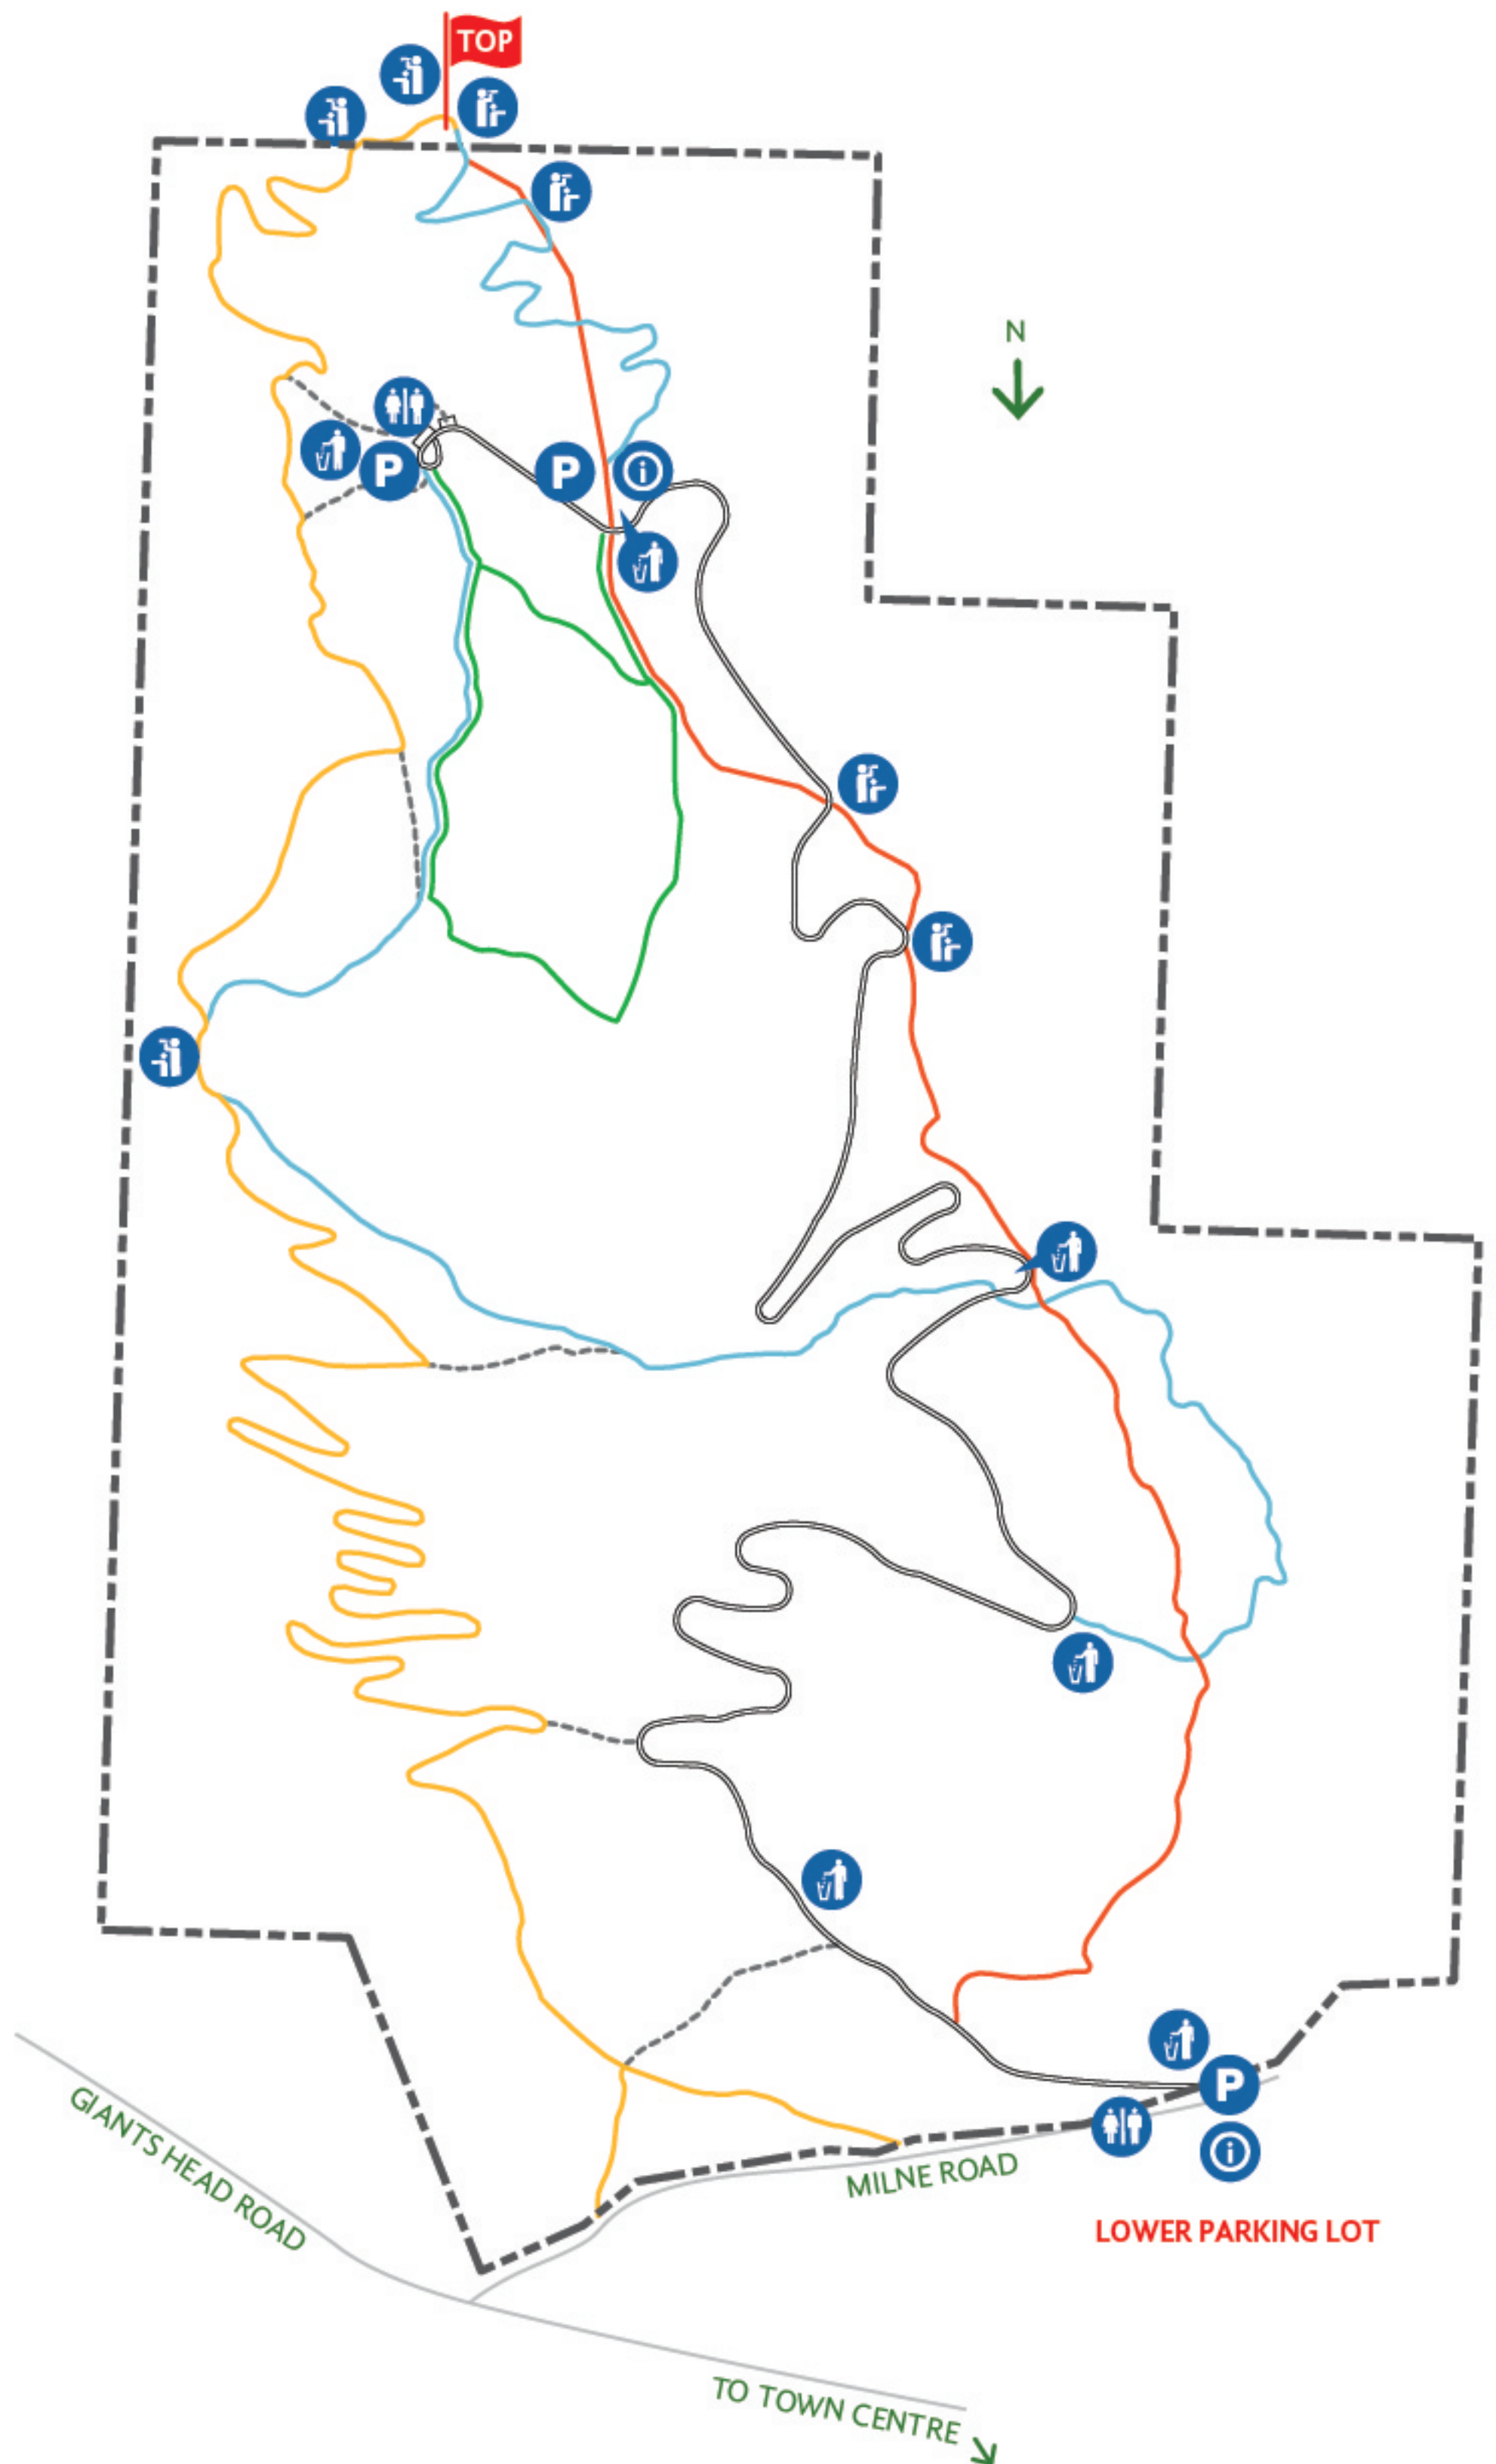

# GIANT'S HEAD MOUNTAIN PARK

9296 MILNE ROAD

## TRAIL MAP

### MAP LEGEND

- PARKING
- GARBAGE CAN
- WASHROOM
- KIOSK
- VIEWPOINT
- YOU ARE HERE

DOWNHILL MOUNTAIN BIKE FROM TOP TO ROAD ONLY

**FRIENDLY GIANT TRAIL**  
LENGTH: 2.23 km  
ELEVATION: 135 m  
RATING: MODERATE

**UPPER LOOP**  
LENGTH: 0.9 km  
ELEVATION: 15 m  
RATING: EASY

**CONNECTOR TRAILS**