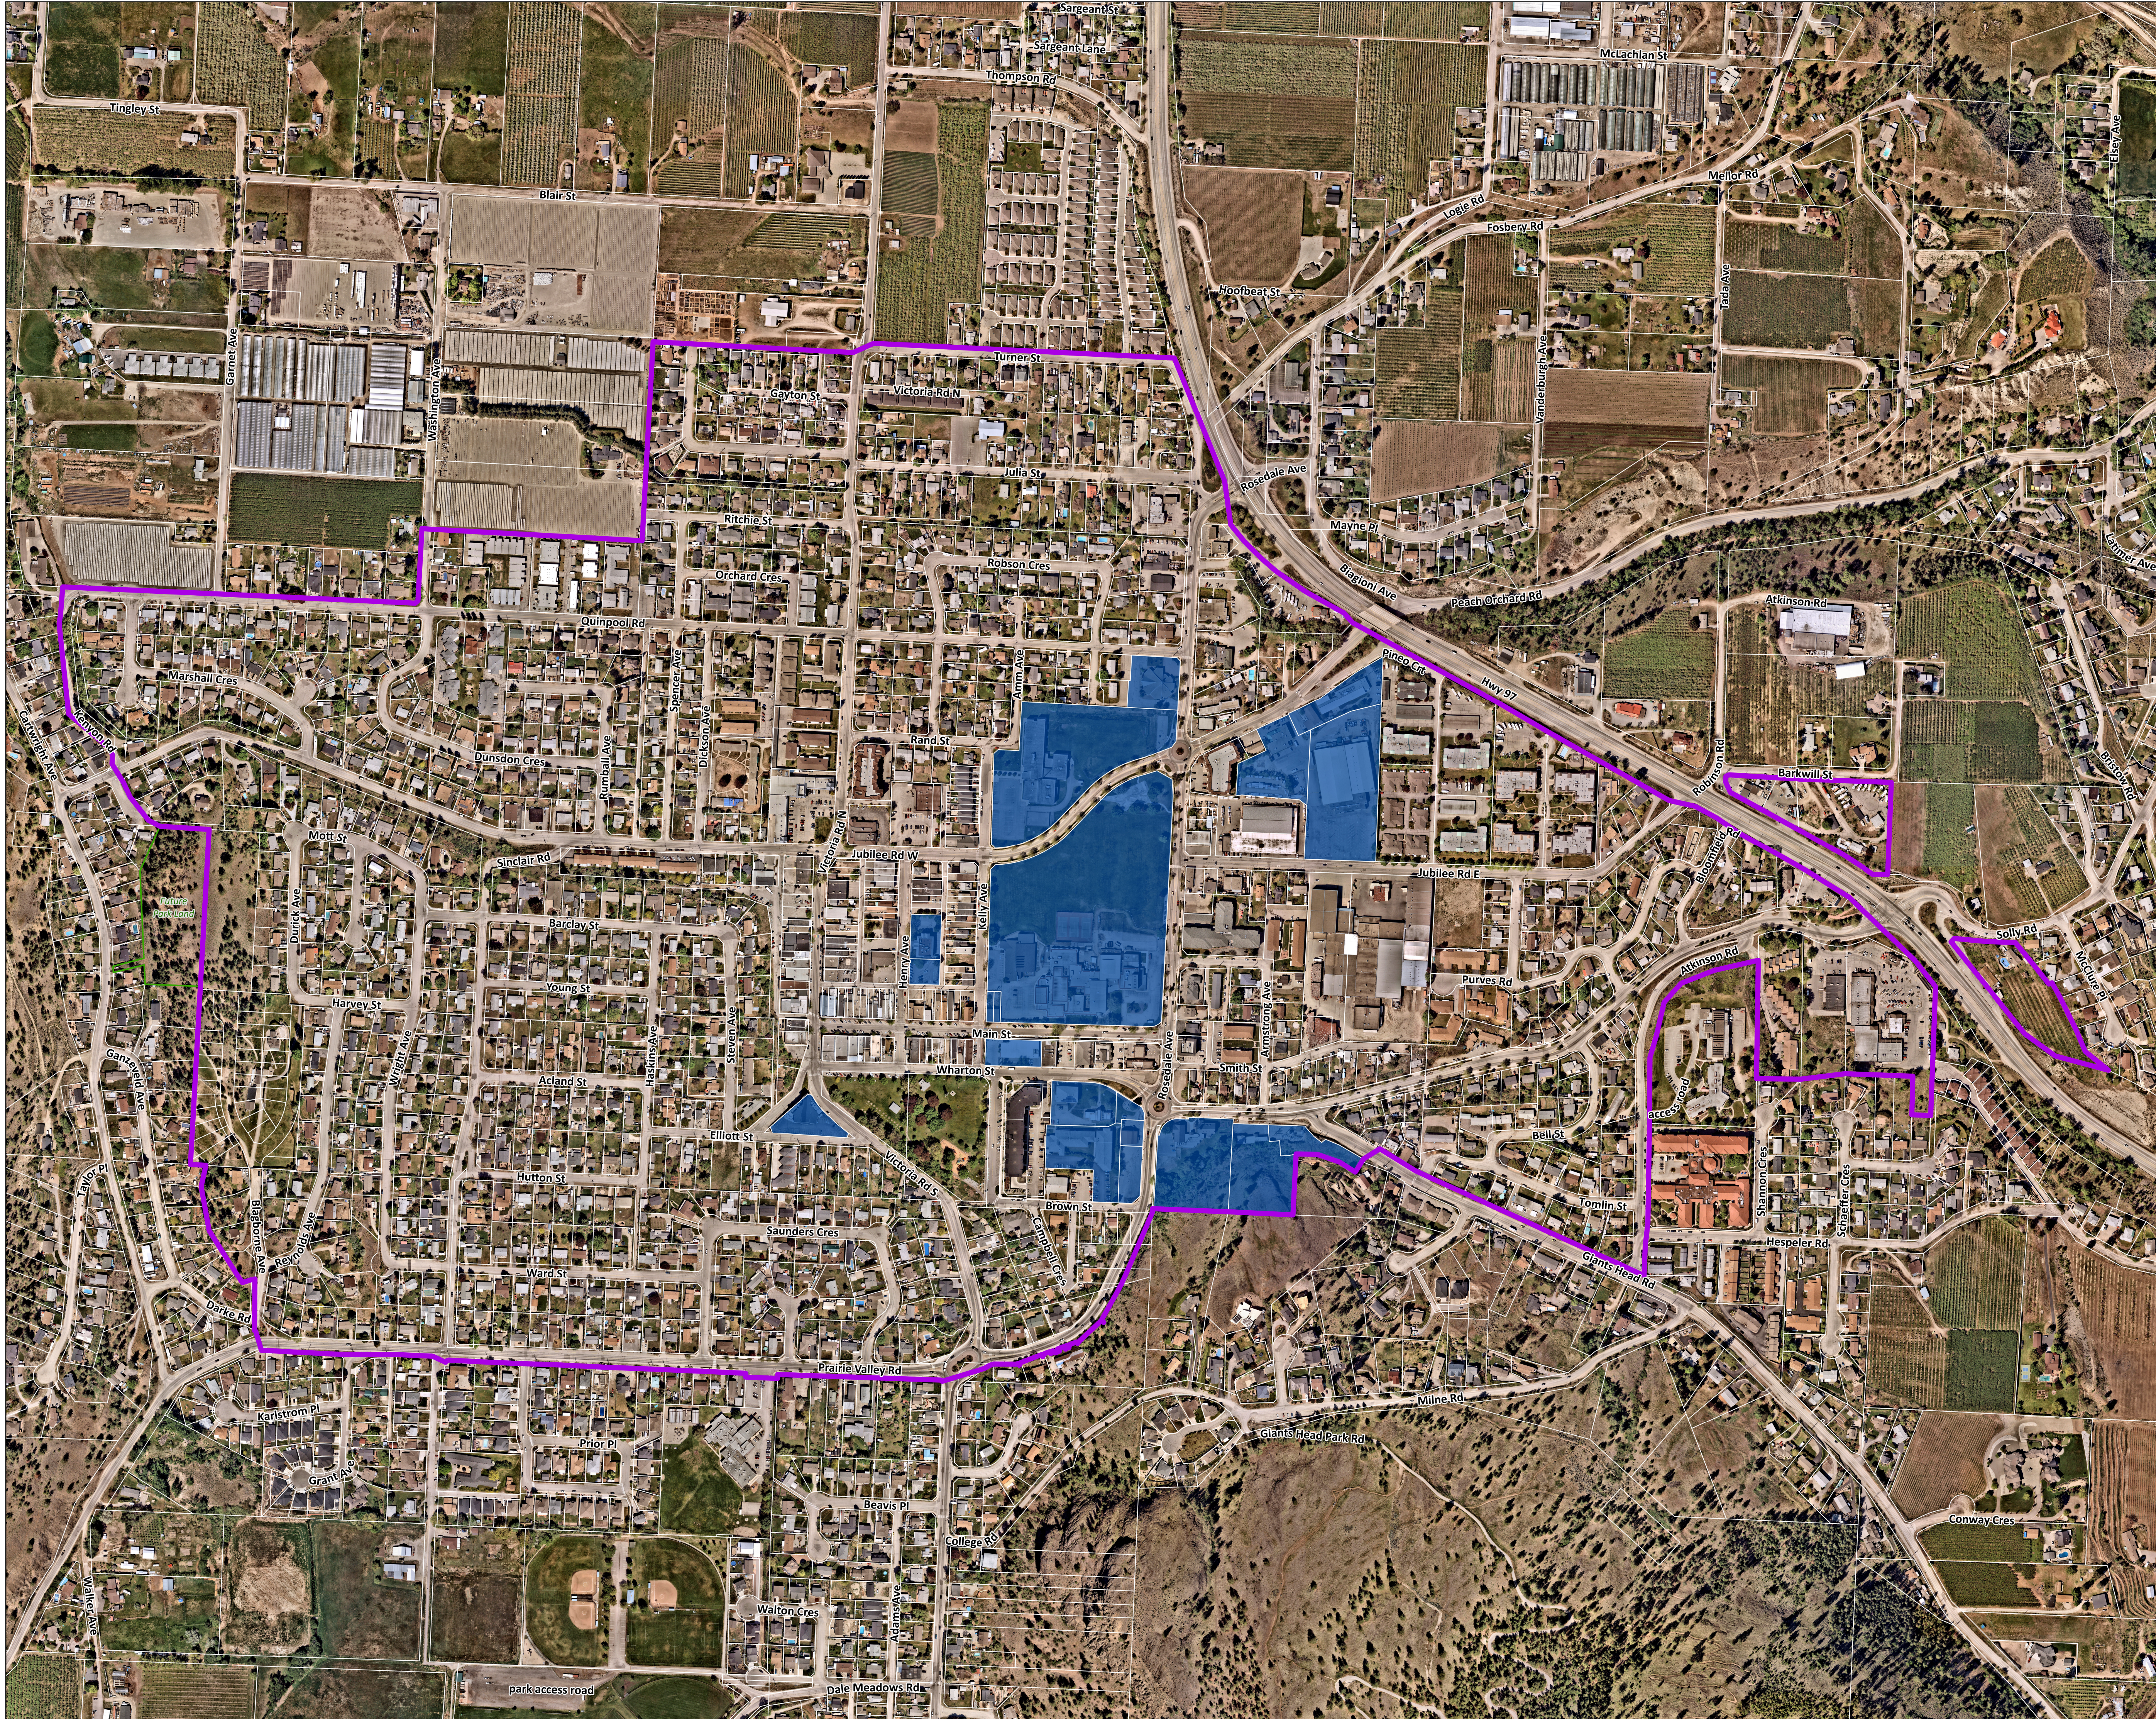

Downtown Neighbourhood
Area Plan:
Proposed Land Use
Administration

-  Proposed Downtown Boundary
-  Downtown OCP Land Use
-  Administrative

NAD 1983 UTM Zone 11N

The District of Summerland does NOT warranty the accuracy or completeness of this information and no representations are being made by providing this copy. Any reliance on this information is solely at YOUR OWN RISK and not that of the District.