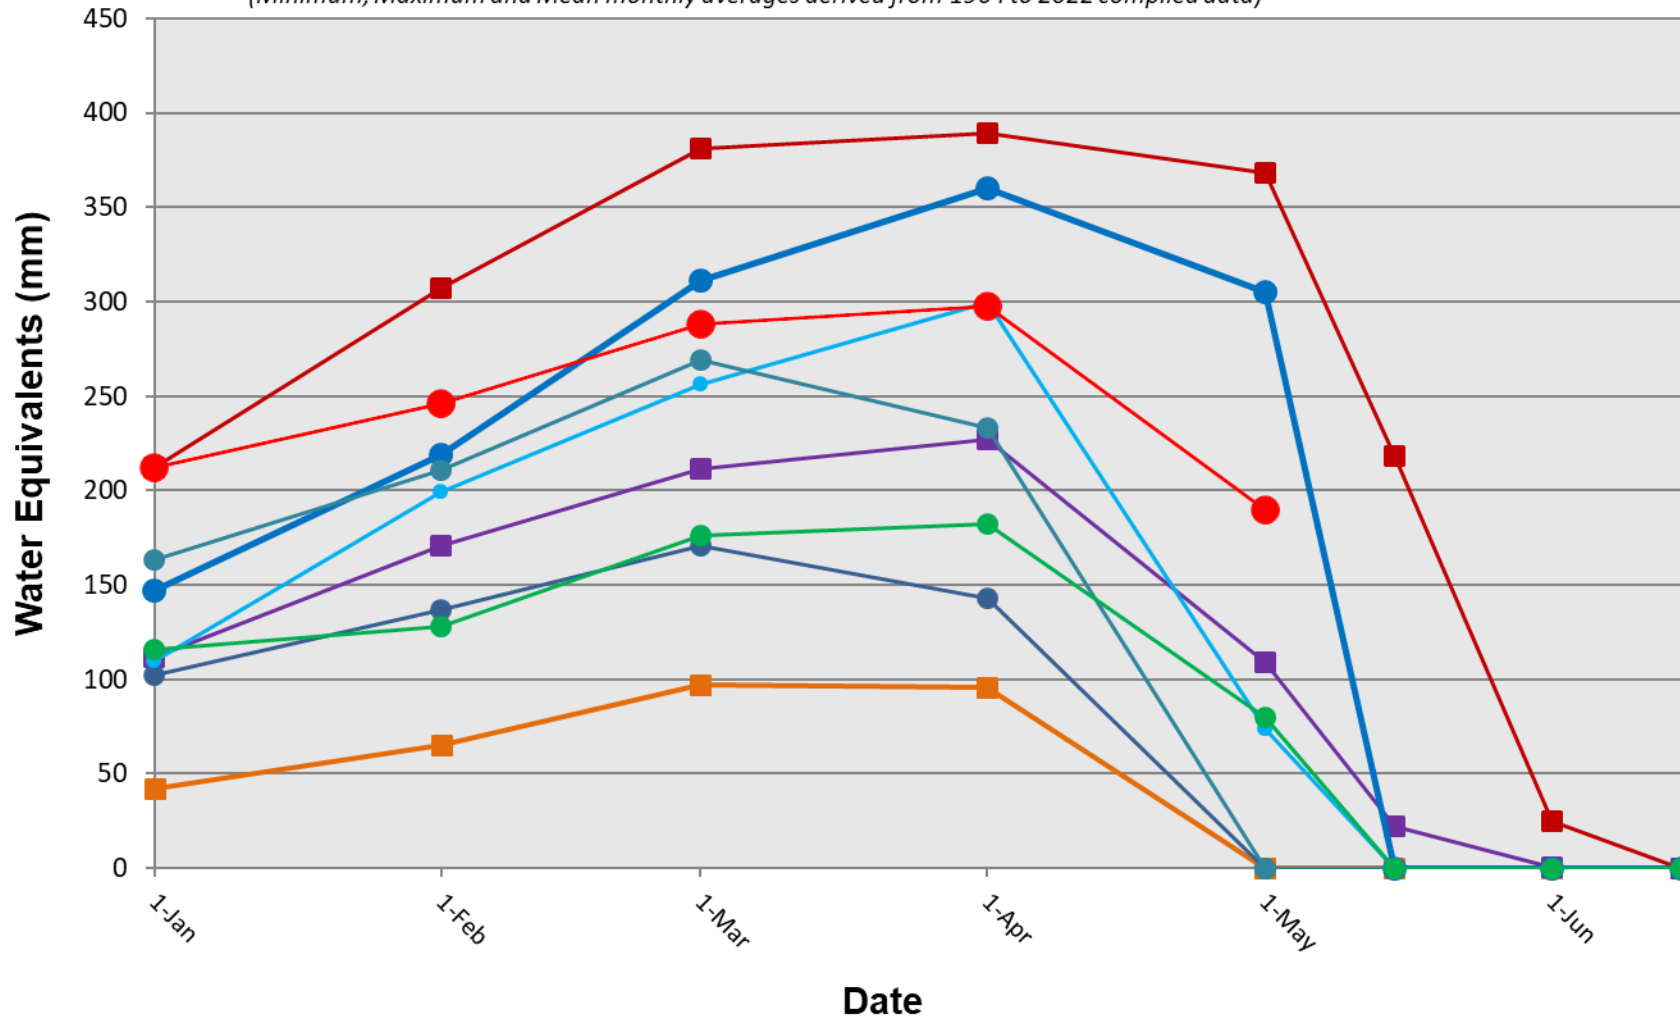

# Summerland Reservoir (Headwaters) - Water Equivalent in Snow Pack

Minimum Maximum Mean 2019 2020 2021 2022 2023

*(Minimum, Maximum and Mean monthly averages derived from 1964 to 2022 compiled data)*

# Isintok Lake - Water Equivalent in Snow Pack

Minimum Maximum Mean 2019 2020 2021 2022 2023

*(Minimum, Maximum and Mean monthly averages derived from 1965 to 2022 compiled data)*